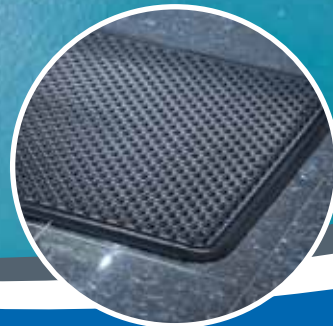

Feel Good®

Anti-Fatigue Mats

**ERGONOMICALLY DESIGNED
DOME SURFACED MAT**